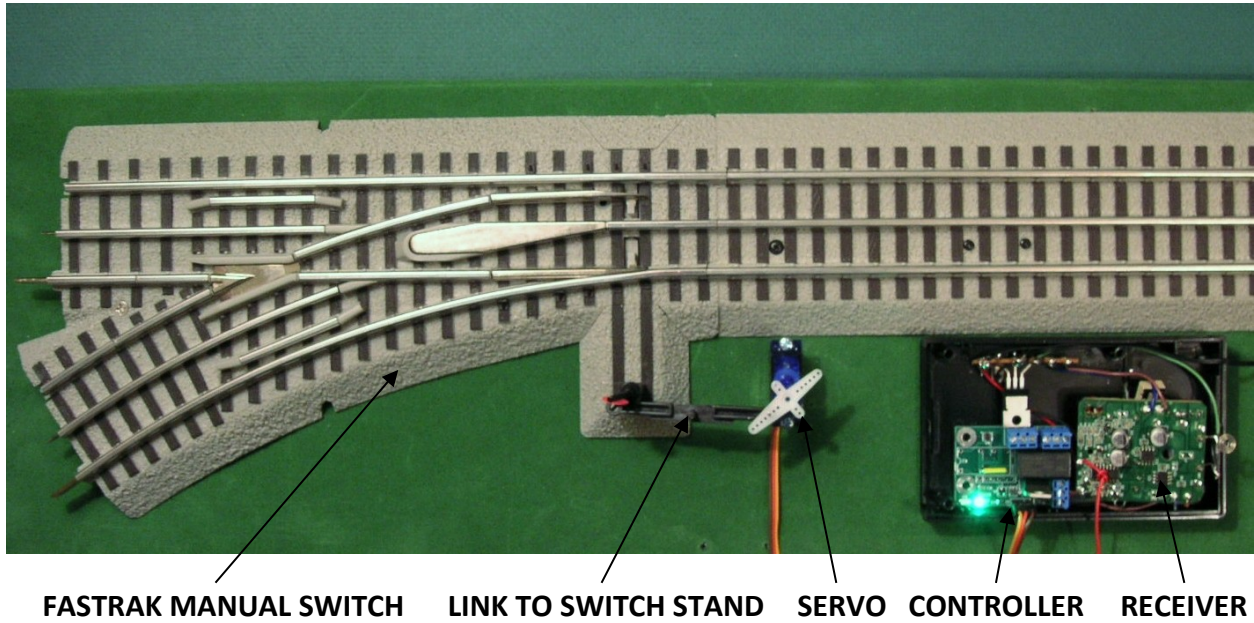

IOWA SCALED ENGINEERING MRServo CONTROLLER

TURNOUT IN STRAIGHT POSITION

TURNOUT IN CURVED POSITION