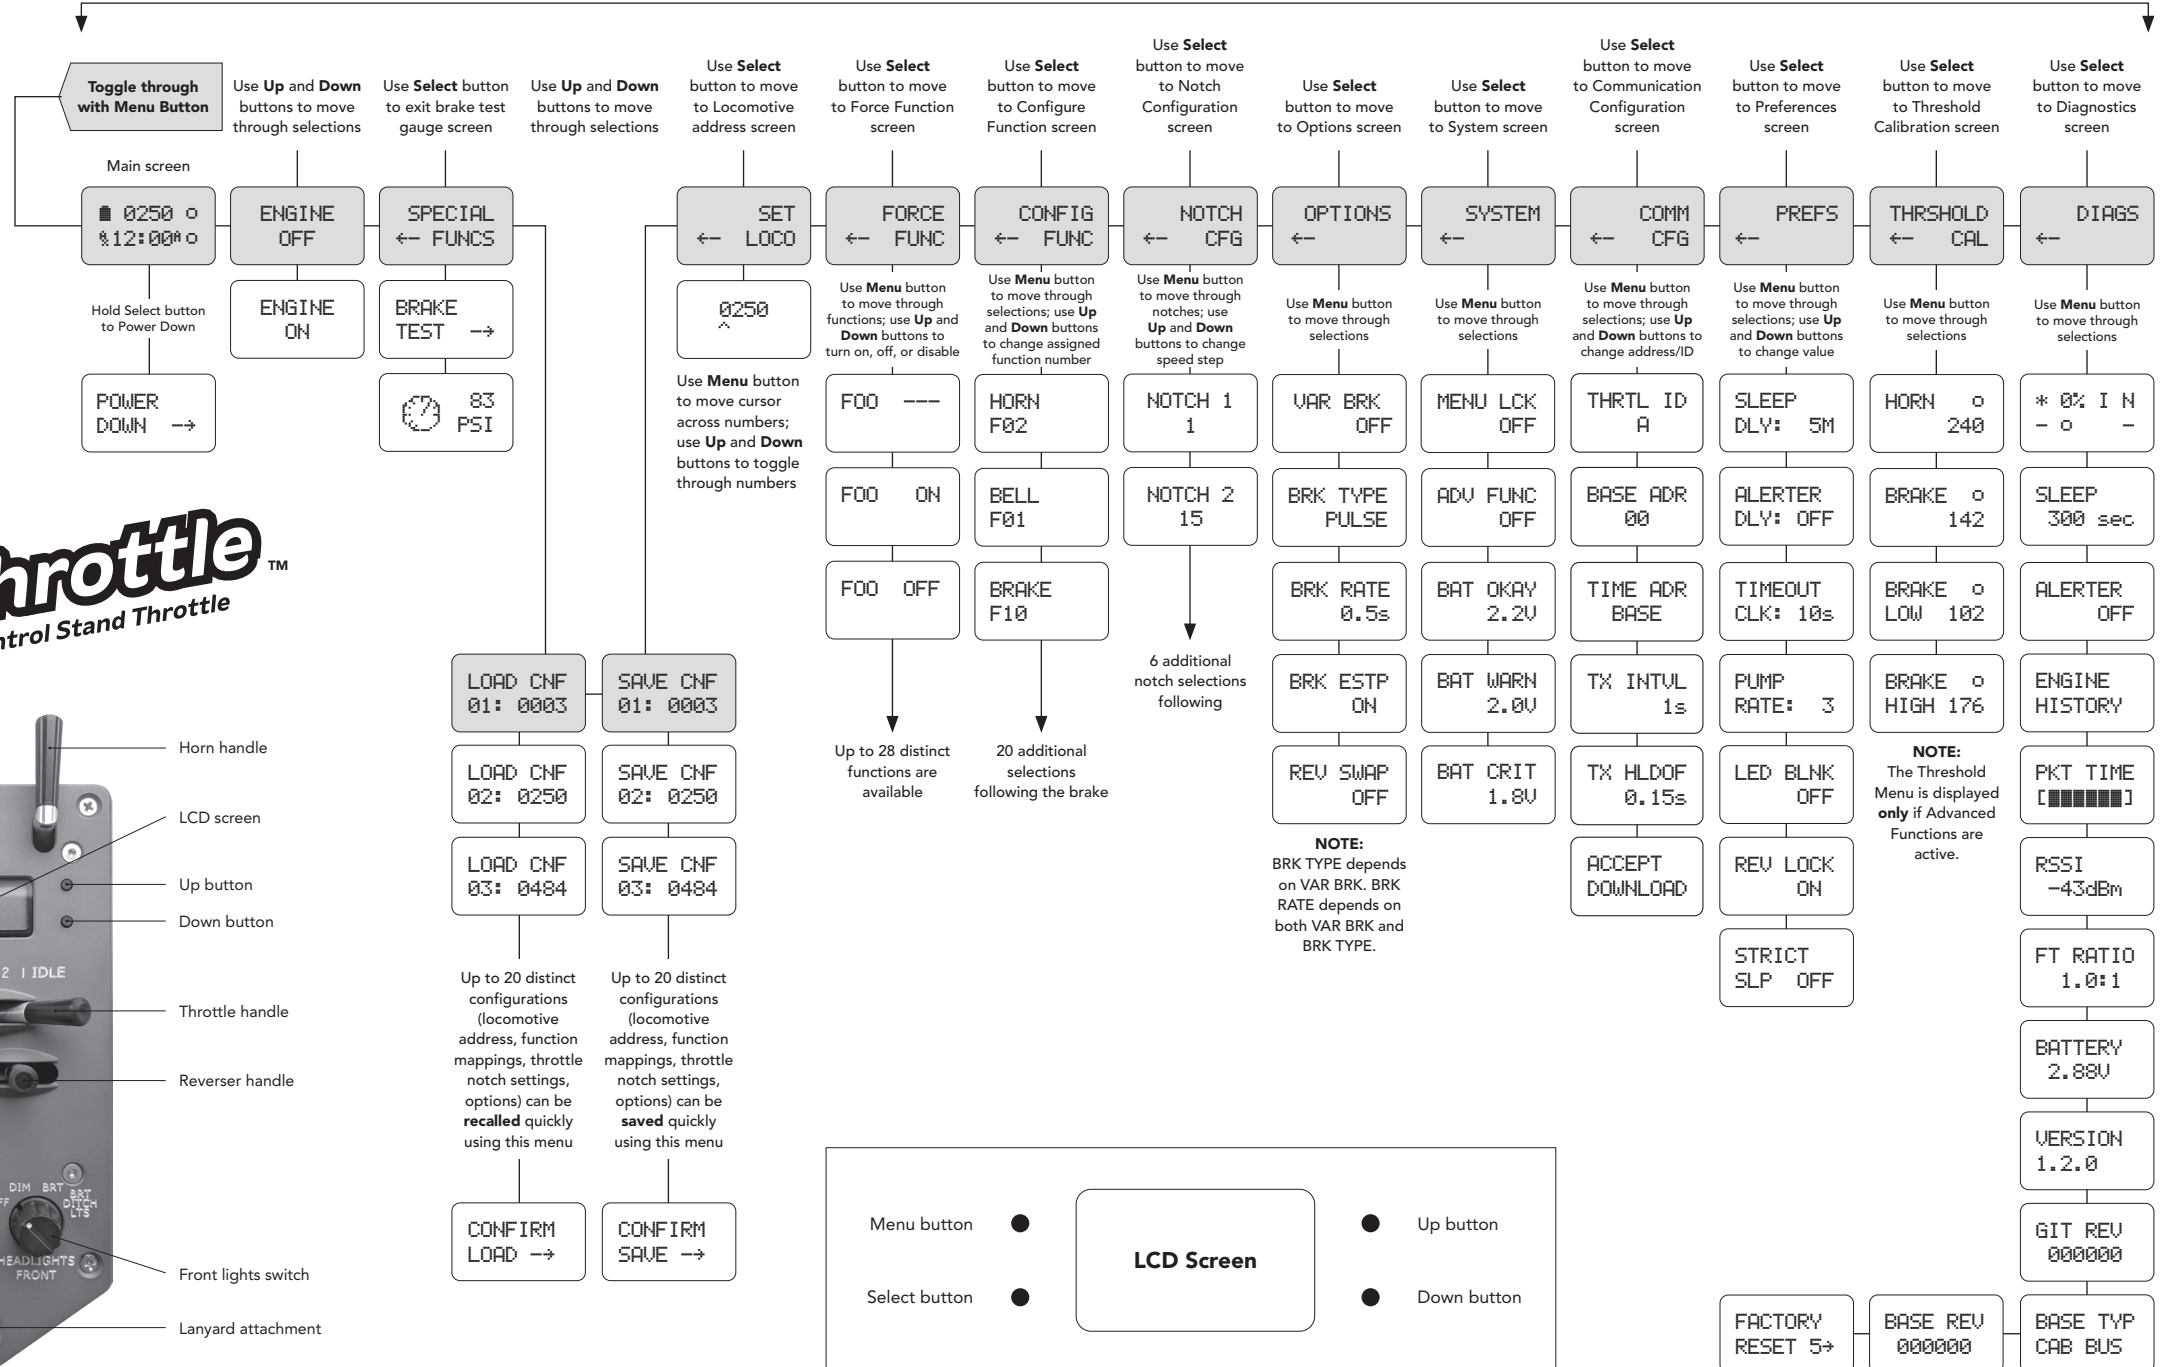

MENU MAP

Click **Select** button to SAVE any input. Note: pressing and holding the Menu button momentarily will return you to the main screen from anywhere within the main menus (grayed screens).

ProtoThrottle™ Realistic Control Stand Throttle