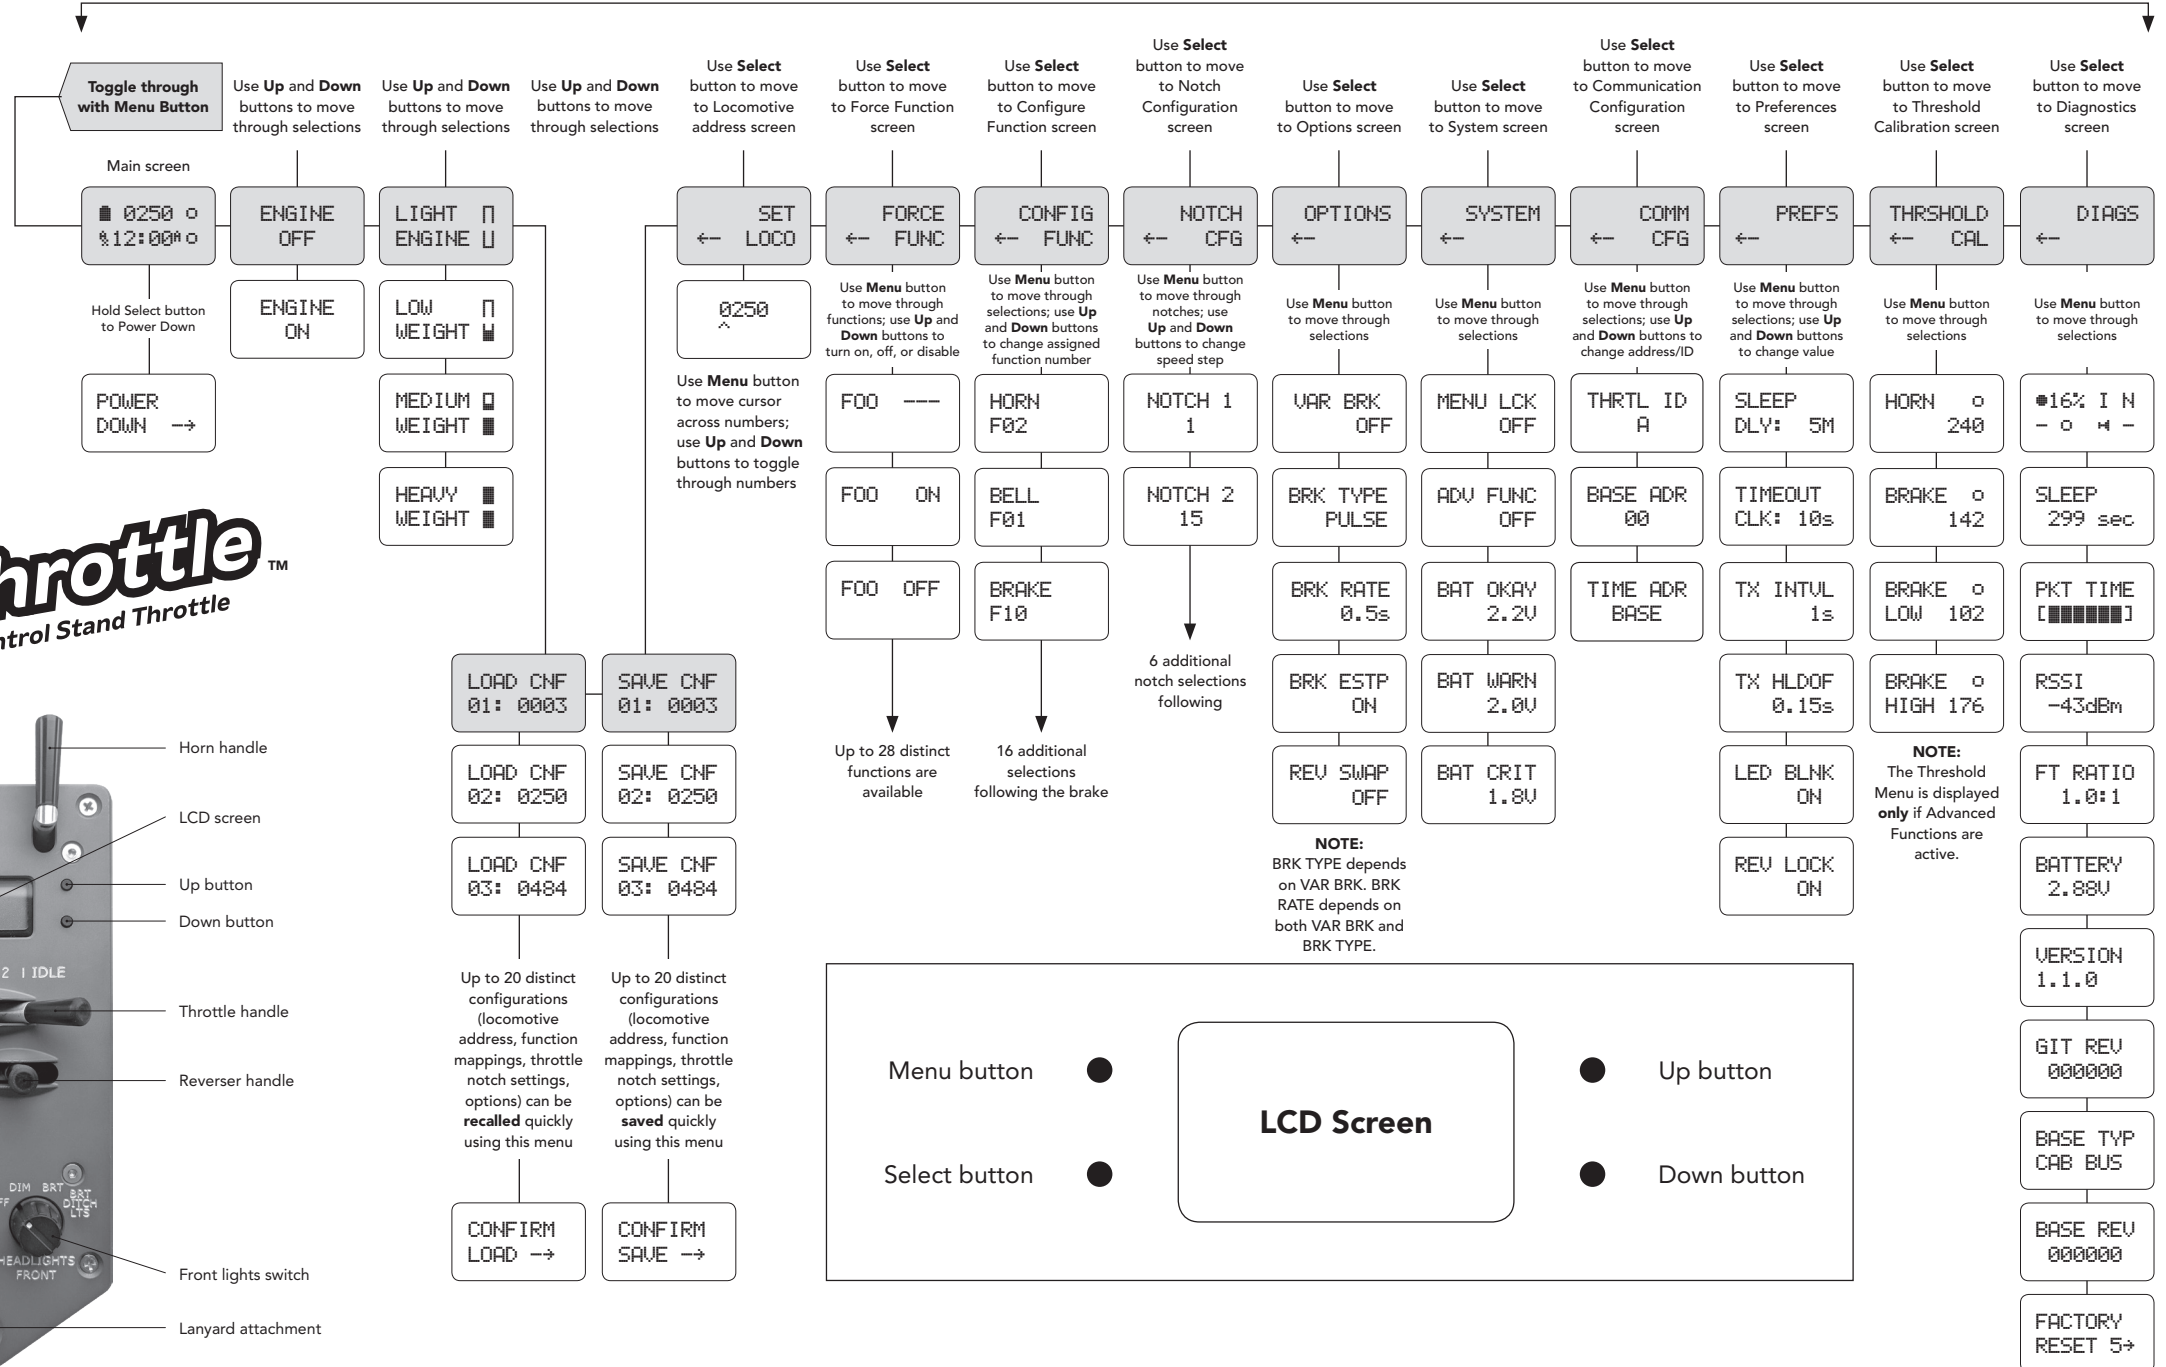

MENU MAP

Click **Select** button to SAVE any input. Note: pressing and holding the Menu button momentarily will return you to the main screen from anywhere within the main menus (grayed screens).

ProtoThrottle™
Realistic Control Stand Throttle